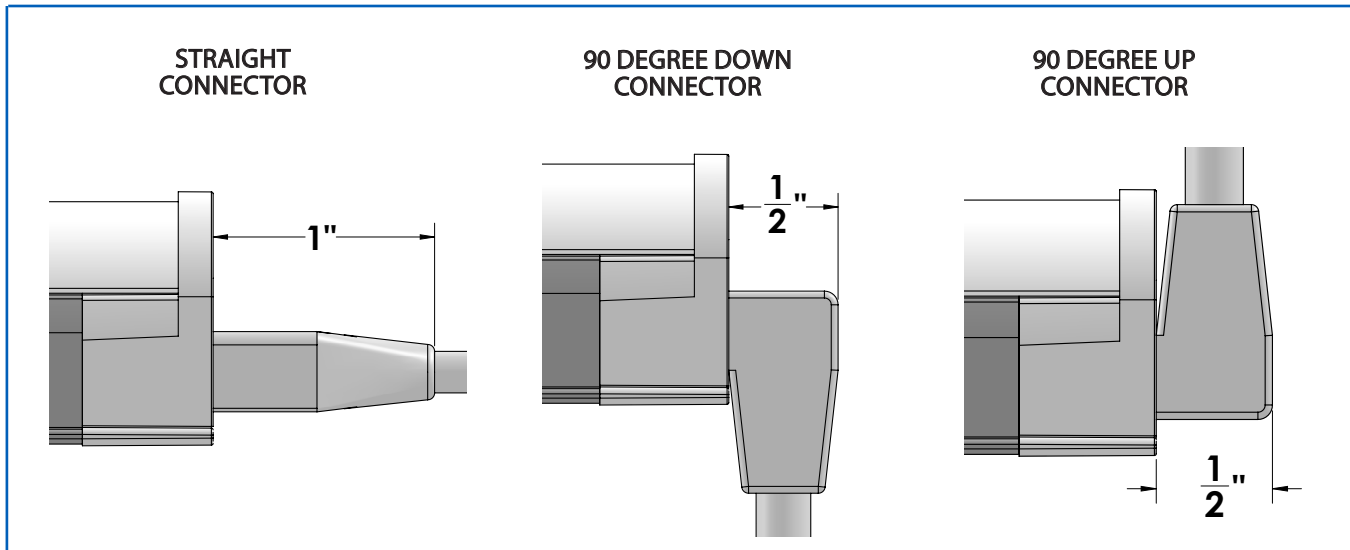

CONNECTOR CORD OPTIONS