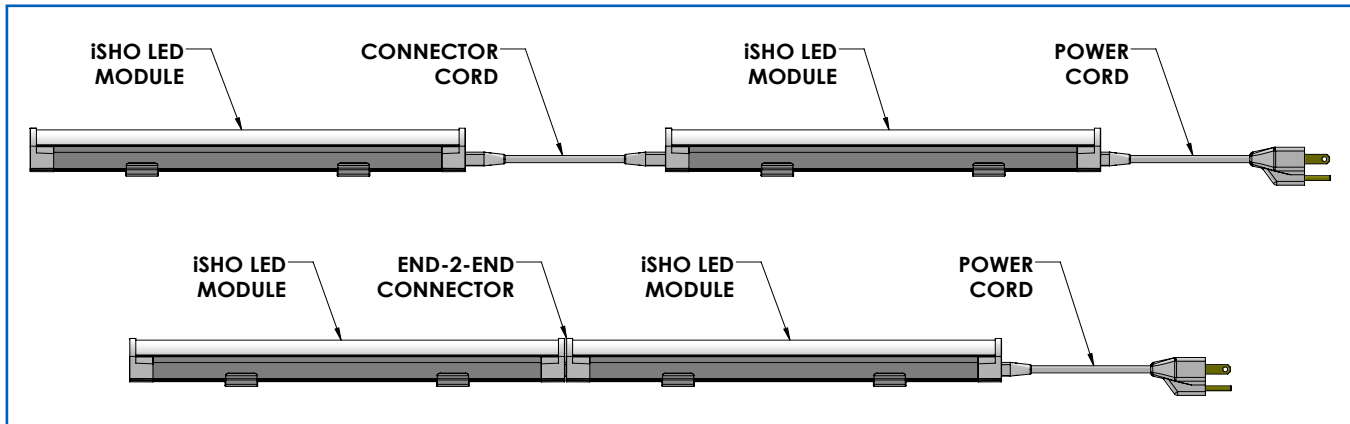

SAMPLE APPLICATION LAYOUTS

MOUNTING OPTIONS

Standard Mount (iSHO-MC-000)	90° Elbow Mount (iSHO-MC-001)	90° Elbow Mount with Magnet (iSHO-MC-002)	Standard Mount with Integrated Magnets
(1) Standard Bracket, (1) Screw	(1) 90° Elbow, (1) Standard Bracket, (1) Screw	(1) 90° Elbow, (1) Standard Bracket, (1) Magnet	(2) Integrated Magnets

RELATED ACCESSORIES

MT5-EC-PLUG	End Cap Plug
MT5-EC-E2EC	End-2-End Connector

Note: A standard fixture includes (2) MT5-MC000 brackets, (2) screws, and (1) End-2-End connector

iSHO LED LINEAR