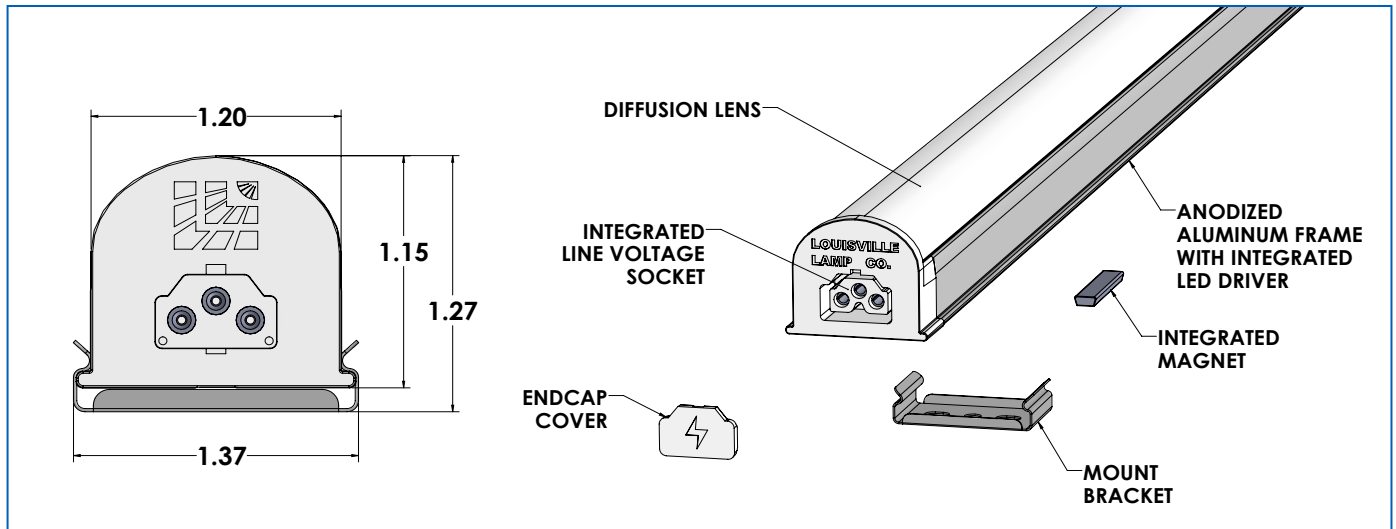

DRAWINGS

SPECIFICATIONS

Nominal LENGTH	12"	22"	34"	46"
Actual LENGTH	10.9"	21.2"	33.0"	44.8"
Output Wattage (W)	18W	30W	48W	60W
Output Lumens (lm)	2,000	4,000	6,000	8,000
Output Max # Fixtures	15	15	10	10
Diode Efficacy (lm/W)	100-120			
Module Outside Dims (W x H)	1.20" x 1.15"			
Color Temps (K)	3000K, 4000K, 6000K			
Certifications	UL			
LED Beam Angle	120°			
Module Input Voltage	120 VAC, 60Hz			
Mounting Method	Bracket, Magnet			
Wiring Specs	18AWG X 3C SVT VW-1			
Connector Specs	Friction Quick Disconnect			
Environment	Indoor, Dry			

FEATURES

- Extraordinary high-output performance - 4X to 5X more lumens than most linear LED fixtures
- Low profile - Less than 1 1/4" fixture height
- Long-range optics ideal for many retail applications
- Nominal sizes: 12", 22", 34", 46"
- Aluminum extruded frame
- Integrated Low Voltage Power Supply
- Excellent color rendering
- Easy LED retrofit option for T5HO Fluorescent options
- Protective diffusion lens
- Easy installation
- Modular connector system

ORDERING INFORMATION

FIXTURE ORDERING INFORMATION						POWER/CONNECTOR CORD ORDERING INFORMATION													
iSHO	-	LED	34	-	60	FR	-	000	MT5	-	CC	-	N	U	-	012	003	-	---
Model		LED Fixture	Normal Length		Lamp (Kelvin)	Lens & Lamp Type		Options	Model		Cord Type		Connector Type	Connector Orientation		Cord Length	# of Connectors		Options
iSHO		LED	12" 22" 34" 46"		60= 6000K 30= 3000K 41= 4100K	FR= Frost Lens CL= Clear Lens		Consult factory for options	MT5		CC= Connector Cord PC= Power Cord		N=Ninety Degree S= Straight	U=Up D=Down S= Straight		003=3" 006=6" 012=12" 024=24" 036=36" 072=72"	003= 3 cond		Blank= None SW= Inline Switch Consult factory for options
Example: iSHO-LED34-60FR-000									Example: MT5-CC-NU-012-003										